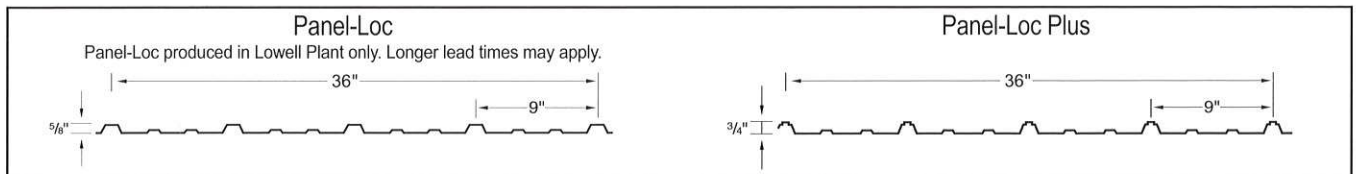

Low Rib Panel Color Chart

CENTRAL GUARD™

Powered by Valspar's WeatherX™ technology

Available in 26 and 29 gauge

Arctic* (Galvalume)

26g: Brilliant* (Galvalume)

Profiles or colors may only be available at one location. Longer lead time may apply. Contact your sales representative for more information.

* Meets ENERGY STAR® requirements for steep slope roofs.

All colors carry a 40 year limited paint warranty. See warranty sheets for warranty criteria.

Paint for all colors is provided by **valspar**